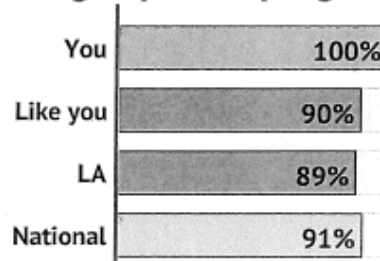

Percentage of pupils making expected progress in Maths

100%

No change from 2013/14
No change from 2012/13

At Otterham 100% of pupils achieve expected progress putting the school in the top 10% of primary schools like you, the top 10% of primary schools in Cornwall and the top 10% of other primary schools nationally. Congratulations!