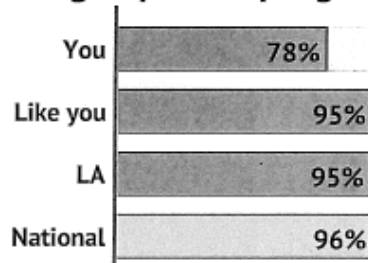

Key Stage 2

Pupil Progress

Percentage of pupils making expected progress in Reading

100%

No change from 2013/14
▲ 8% from 2012/13

At Otterham 100% of pupils achieve expected progress putting the school in the top 10% of primary schools like you, the top 10% of primary schools in Cornwall and the top 10% of other primary schools nationally. Good result!

Percentage of pupils making expected progress in Writing (TA)

78%

▼ 8% from 2013/14
▼ 22% from 2012/13

At Otterham 78% of pupils achieve expected progress putting the school in the lowest 10% of primary schools like you, the lowest 10% of primary schools in Cornwall and the lowest 10% of other primary schools nationally.