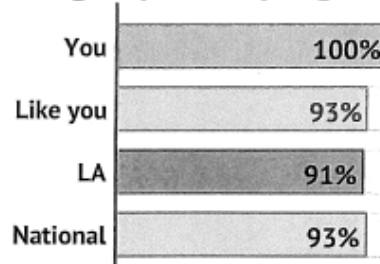

Key Stage 2

Pupil Progress

Percentage of pupils making expected progress in Reading

100%

No change from 2013/14
▲ 8% from 2012/13

At Otterham 100% of pupils achieve expected progress putting the school in the top 10% of primary schools like you, the top 10% of primary schools in Cornwall and the top 10% of other primary schools nationally. Good result!

Percentage of pupils making expected progress in Writing (TA)

78%

▼ 8% from 2013/14
▼ 22% from 2012/13

At Otterham 78% of pupils achieve expected progress putting the school in the lowest 10% of primary schools like you, the lowest 10% of primary schools in Cornwall and the lowest 10% of other primary schools nationally.